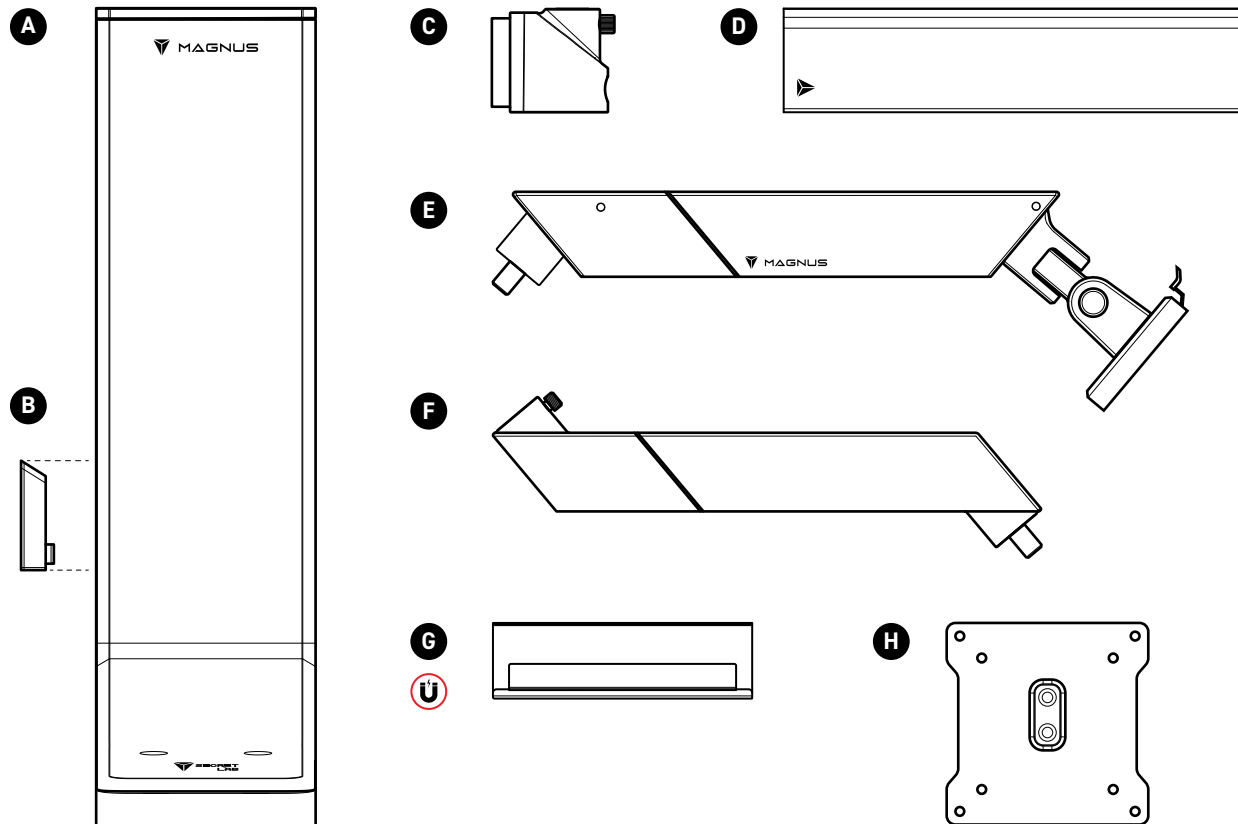

# WHAT'S IN THE BOX

## SECRETLAB MAGNUS VERTICAL MONITOR STAND BUNDLE

A. Vertical Monitor Stand	<b>x1</b>	E. Upper Arm	<b>x2</b>
B. Connector Plug (Attached to stand)	<b>x4</b>	F. Bottom Arm	<b>x2</b>
C. Connector Attachment	<b>x2</b>	G. Magnetic Cable Sheath (Arm)	<b>x4</b>
D. Magnetic Cable Sheath (Stand)	<b>x1</b>	H. VESA Plate	<b>x2</b>

### TOOL KIT

I. Allen Key (M5)	<b>x1</b>
J. Magnetic Screwdriver Handle	<b>x1</b>
K. Reversible Hex M5/M3 Screw Bit	<b>x1</b>
L. VESA Screw	<b>x8</b>
M. Standoff VESA Screw	<b>x8</b>
N. Connector Screw + Washer (Attached)	<b>x2</b>
O. Spare Screws	<b>x8</b>

## SECRETLAB SINGLE MONITOR ARM WITH CONNECTOR ADD-ON

- A. Upper Arm **x1**
- B. Bottom Arm **x1**
- C. Connector Attachment **x1**
- D. Magnetic Cable Sheath (Arm) **x2**
- E. VESA Plate **x1**
- F. VESA Screw **x4**
- G. Standoff VESA Screw **x4**
- H. Spare Screws **x4**
- I. Connector Screw + Washer (Attached) **x1**