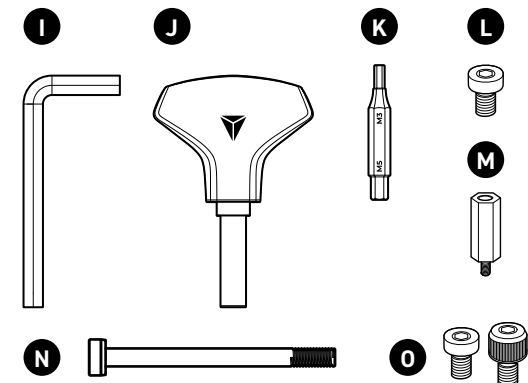

# WHAT'S IN THE BOX

## SECRETLAB MAGNUS VERTICAL MONITOR STAND BUNDLE

A. Vertical Monitor Stand	<b>x1</b>	E. Upper Arm	<b>x2</b>
B. Connector Plug (Attached to stand)	<b>x4</b>	F. Bottom Arm	<b>x2</b>
C. Connector Attachment	<b>x2</b>	G. Magnetic Cable Sheath (Arm)	<b>x4</b>
D. Magnetic Cable Sheath (Stand)	<b>x1</b>	H. VESA Plate	<b>x2</b>

### TOOL KIT

I. Allen Key (M5)	<b>x1</b>
J. Magnetic Screwdriver Handle	<b>x1</b>
K. Reversible Hex M5/M3 Screw Bit	<b>x1</b>
L. VESA Screw	<b>x8</b>
M. Standoff VESA Screw	<b>x8</b>
N. Connector Screw + Washer (Attached)	<b>x2</b>
O. Spare Screws	<b>x8</b>

## SECRETLAB SINGLE MONITOR ARM WITH CONNECTOR ADD-ON

- A. Upper Arm **x1**
- B. Bottom Arm **x1**
- C. Connector Attachment **x1**
- D. Magnetic Cable Sheath (Arm) **x2**
- E. VESA Plate **x1**
- F. VESA Screw **x4**
- G. Standoff VESA Screw **x4**
- H. Spare Screws **x4**
- I. Connector Screw + Washer (Attached) **x1**