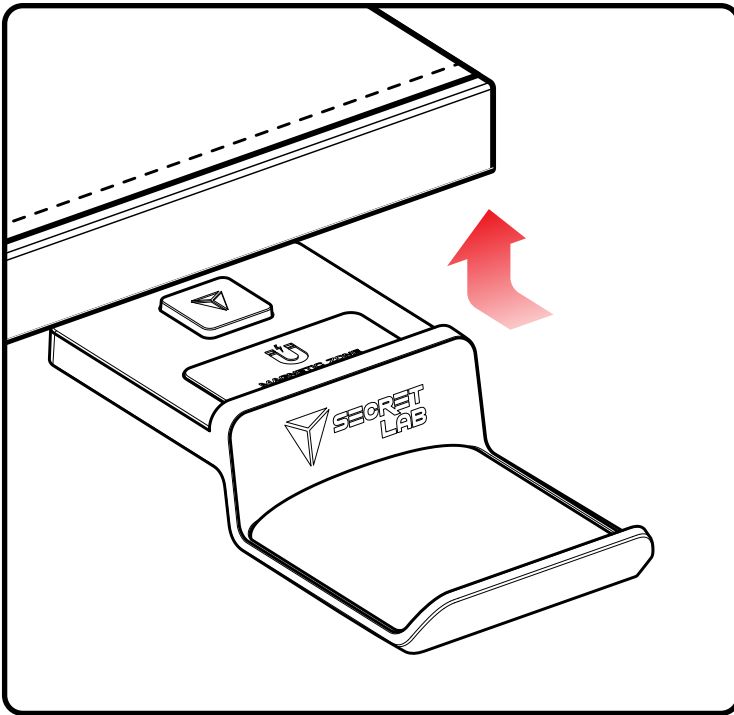

## USAGE INSTRUCTIONS

---

Align the edge of the Secretlab Magnetic Headphone Hanger with the edge of the Secretlab MAGNUS Metal Desk as shown above. The headphone hanger should snap securely into place. You can attach it to either the front or sides of your desk. To avoid accidentally unseating your headphones, please refrain from leaning on the hanger.

**Maximum load capacity: 0.8 kg (1.7 lbs)**